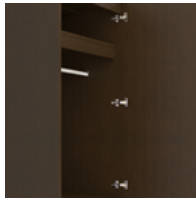

Door Hinges
100° self-closing, kitchen-grade Blum® Euro Hinges provide a smooth motion.